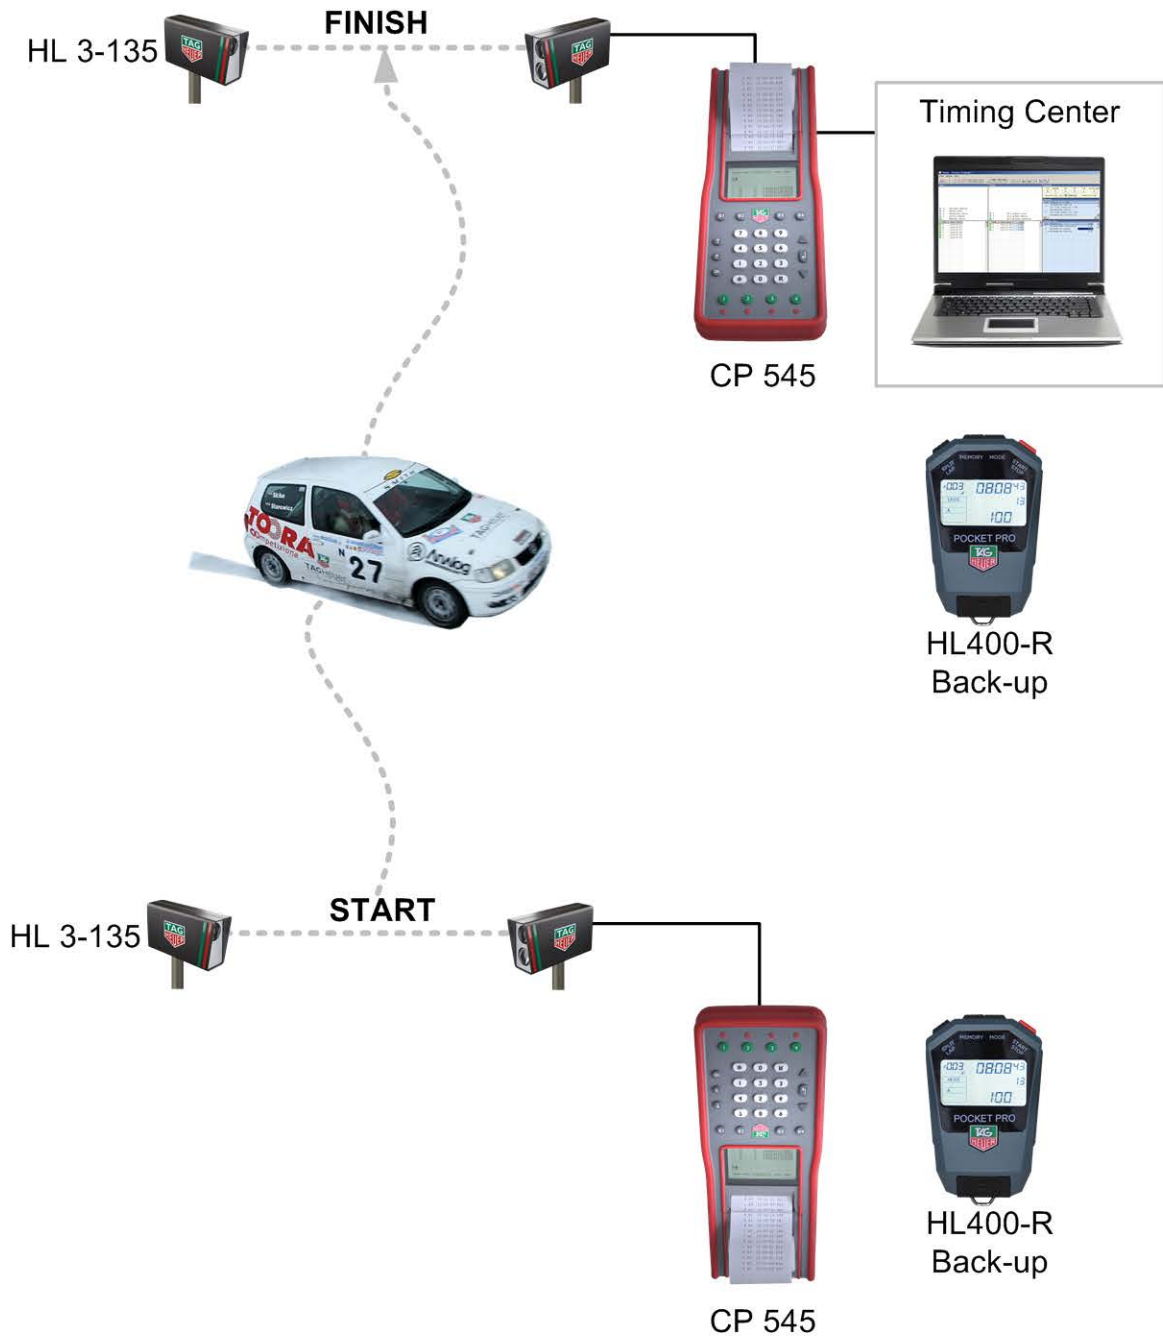

Sprint & Hill-Climb Photocells Solution

- Chronoprinter 545
- Wireless Photocells HL 3-135
- Pocket Pro Rally HL 400-R

Transmission of the timing information and Bib No. Via Mobile phone, talky walky, voice communications, radio..ect. In this case, not supplied by TAG Heuer