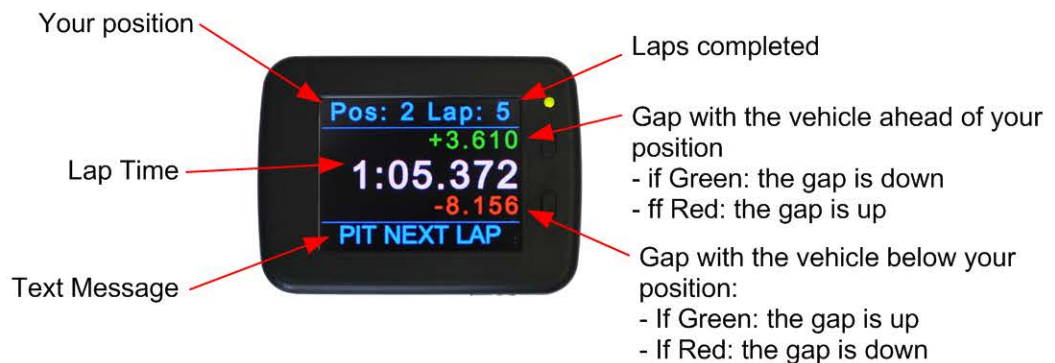

OLED Messenger

A real-time Race information broadcaster in your car!

OLED Messenger

A real-time Race information broadcaster in your car!

- Displays Race position and all official times (lap times and sector times)
- Displays gaps in real time, the gap between you and the driver in front & the driver behind
- Works on all types of circuits (tracks equipped with or without our timing systems)
- High Visibility due to the exceptional clarity of the latest generation OLED display

Practice Session Information

Race Session Information

Safety messages

Specifications :

- Power: 12VDC / 0.8A min
- Temperature Range : - 68°F to 158°F (-20 to 70°C)
- Dimensions without clip : 98 x 69 x 21 mm
- Dimensions with clip : 98 x 77 x 21 mm
- Weight without clip : 4,58 oz (130 g)
- Weight with clip : 4,93 oz (140 g)
- Flash Memory : 1 GB
- OLED screen size: 320 mm x 240 mm